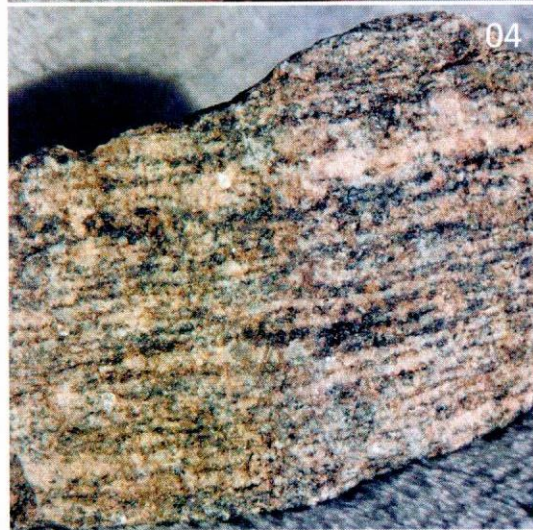

TESEP Australian Rock Kit for Schools – METAMORPHIC ROCKS

30 hornfels
04 gneiss